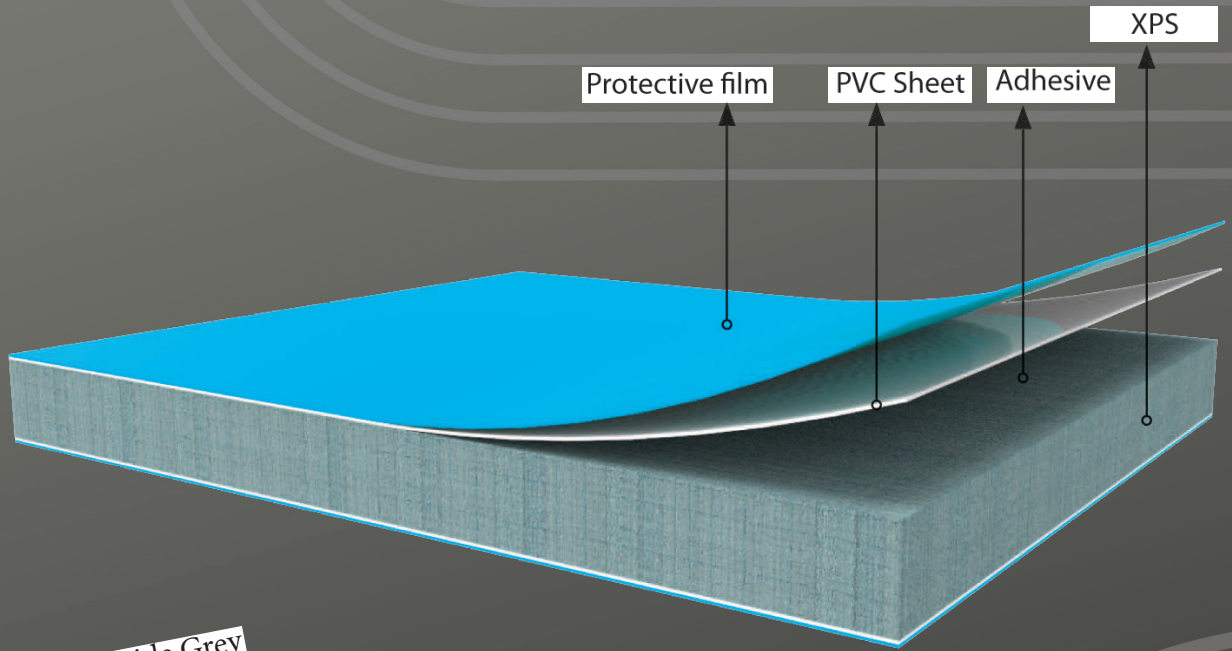

Mahogany

Antracide Grey
Renolid

Antracide Grey
Ulti Matt Profine

Sandwich Panel

WWW.TAFLAY.COM