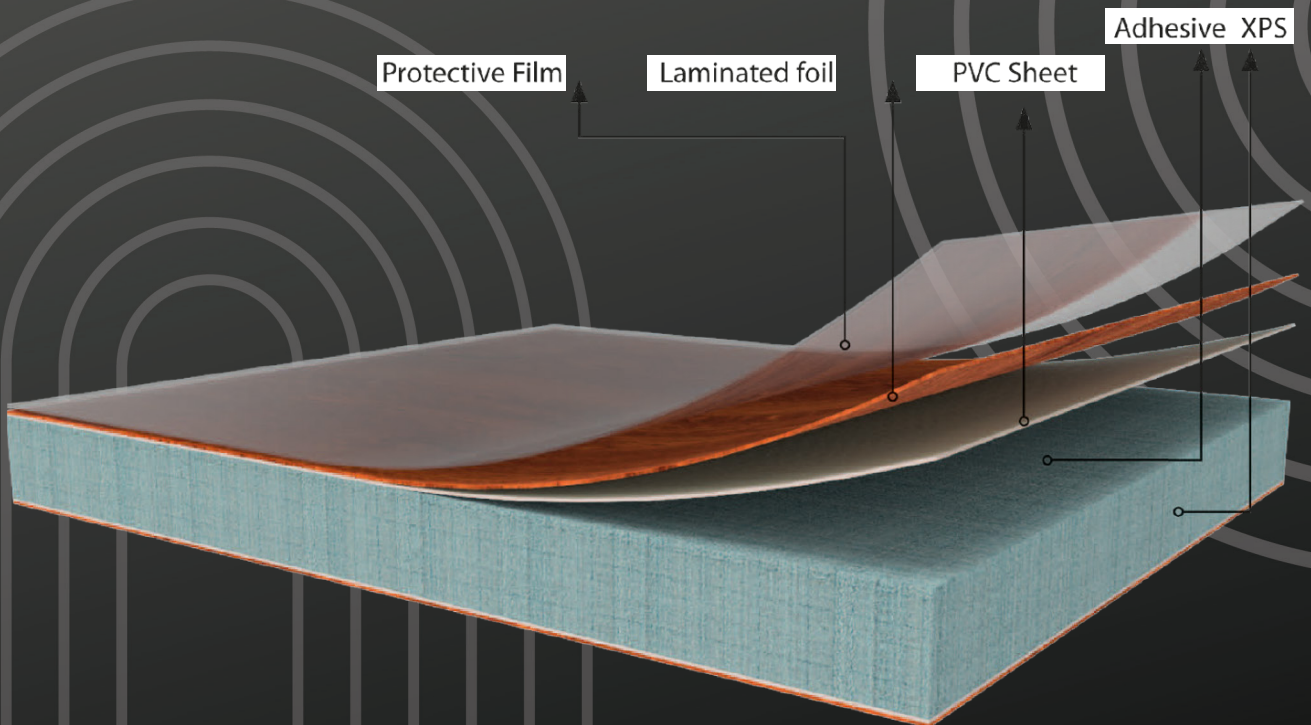

Mahogany

Antracide Grey
Renolid

Antracide Grey
Ulti Matt Profine

Sandwich Panel

WWW.TAFLAY.COM