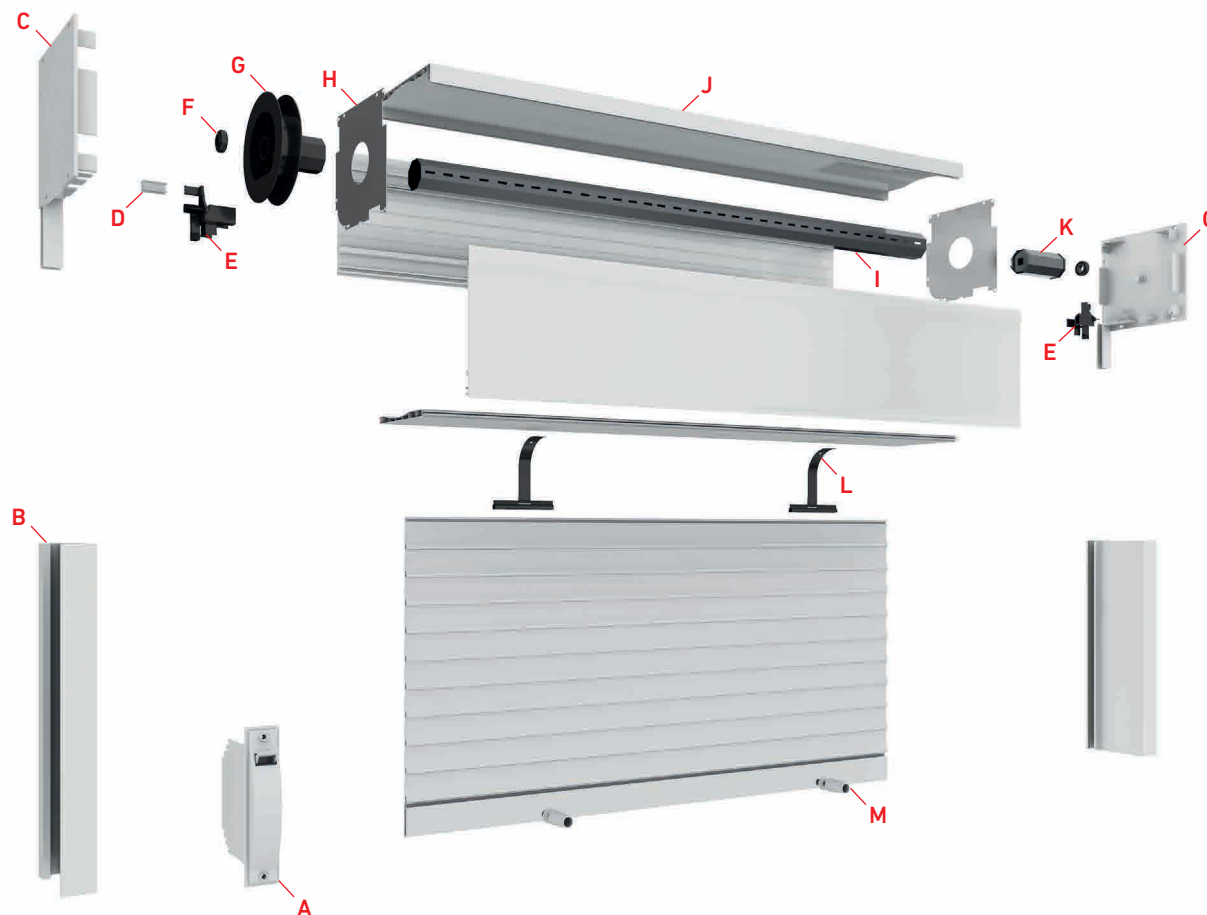

185 mm EUROBLOCK BOX ASSEMBLY

2 PVC x 2 AL, ALUMINIUM END CAP AND SWIVELING COILER

- A** Universal coiler C/16
027463
- B** HSL-A-120 guide
027118
- C** Set of end caps Euroblock 185
044006
- D** Bottom guide strap PVC box
041066
- E** Set of guide entries PVC levelness
041069
- F** Nylon ball bearing 12 mm
027023
- G** PVC disc 14x42 with hole C/16-18
027171
- H** Safety plates for 185 Euroblock
027053
- I** Metallic octagonal axle 42x0.4 mm
017025
- J** Euroblock box 2 PVC x 2 Al levelnes
044250
- K** PVC axle cup with hole axle 42
027180
- L** PVC axle cup with hole axle 42
027461
- M** Plastic stop 40 GG
027403