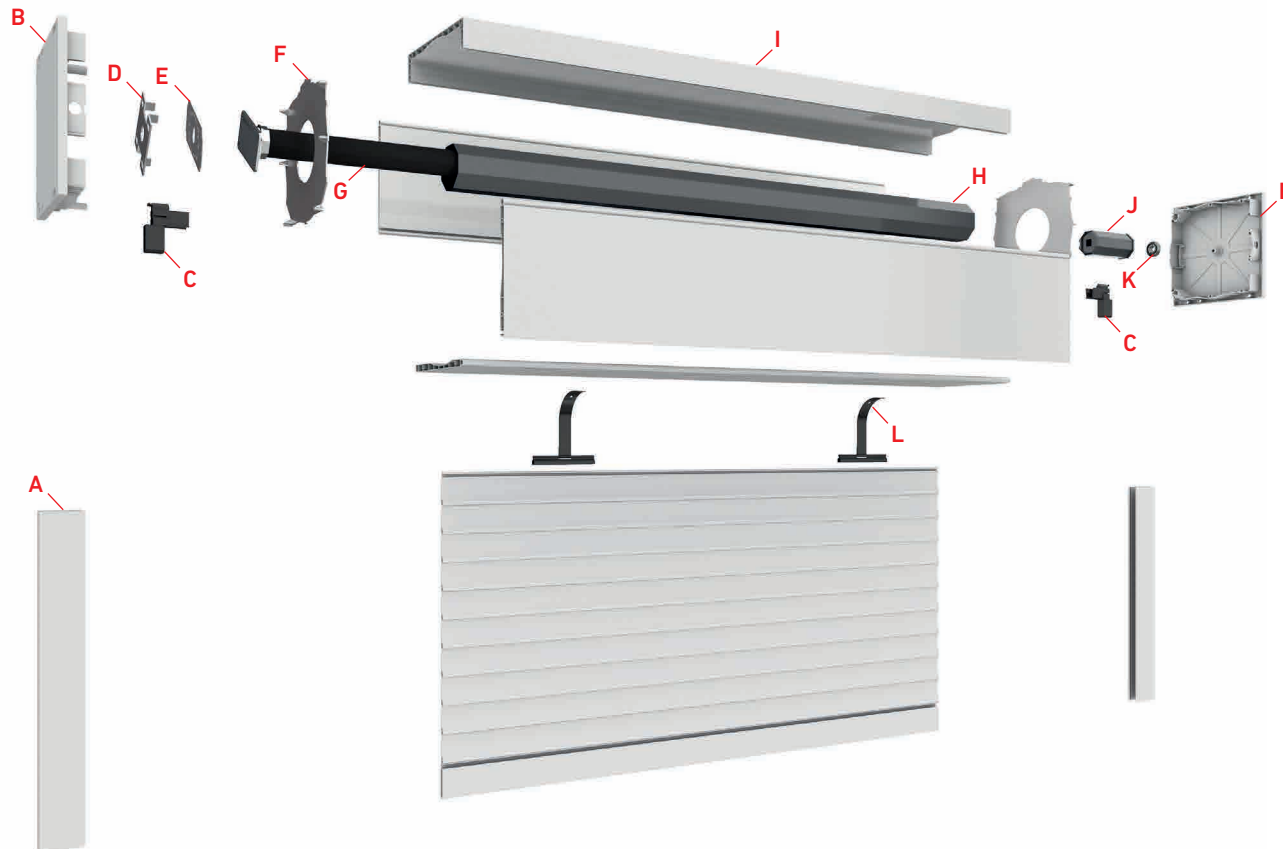

200 mm EUROBLOCK BOX ASSEMBLY

4 PVC, ABS END CAP AND MOTOR OPERATED

- **A** 60x30 R PVC guide
  041020
- **B** Set of lateral end caps ABS Euroblock 200
  046011
- **C** Set of guide entries PVC levelness
  046131
- **D** FMI support pintle
  519032
- **E** Clipping plate motor end caps 185-200
  046152
- **F** Plates for 200 ABS
  046106
- **G** Roller shutter motor
- **H** Metallic octagonal axle 60x0.8 mm
  507031
- **I** Euroblock box 4 PVC levelness
  044150
- **J** PVC axle cup with hole axle 60
  507124
- **K** Metallic ball bearing 12 mm
  027001
- **L** Mixed spring lock treated steel G
  027461