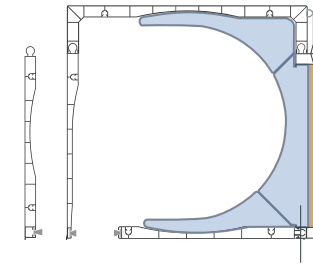

Insulating Grafipol and sound-proofing strip for registry profile boxes 200 mm.

EURODECOR 2 PVC x 2 Al

LEVELNESS	NORMAL	DESCRIPTION
046330	046320	2 PVC x 2 Al 155
046350	046340	2 PVC x 2 Al 185
046370	046360	2 PVC x 2 Al 200