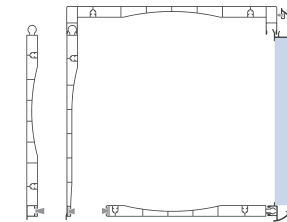

EURODECOR 3 PVC x 1 Al

LEVELNESS	NORMAL	DESCRIPTION
046270	046260	3 PVC x 1 Al 155
046290	046280	3 PVC x 1 Al 185
046310	046300	3 PVC x 1 Al 200