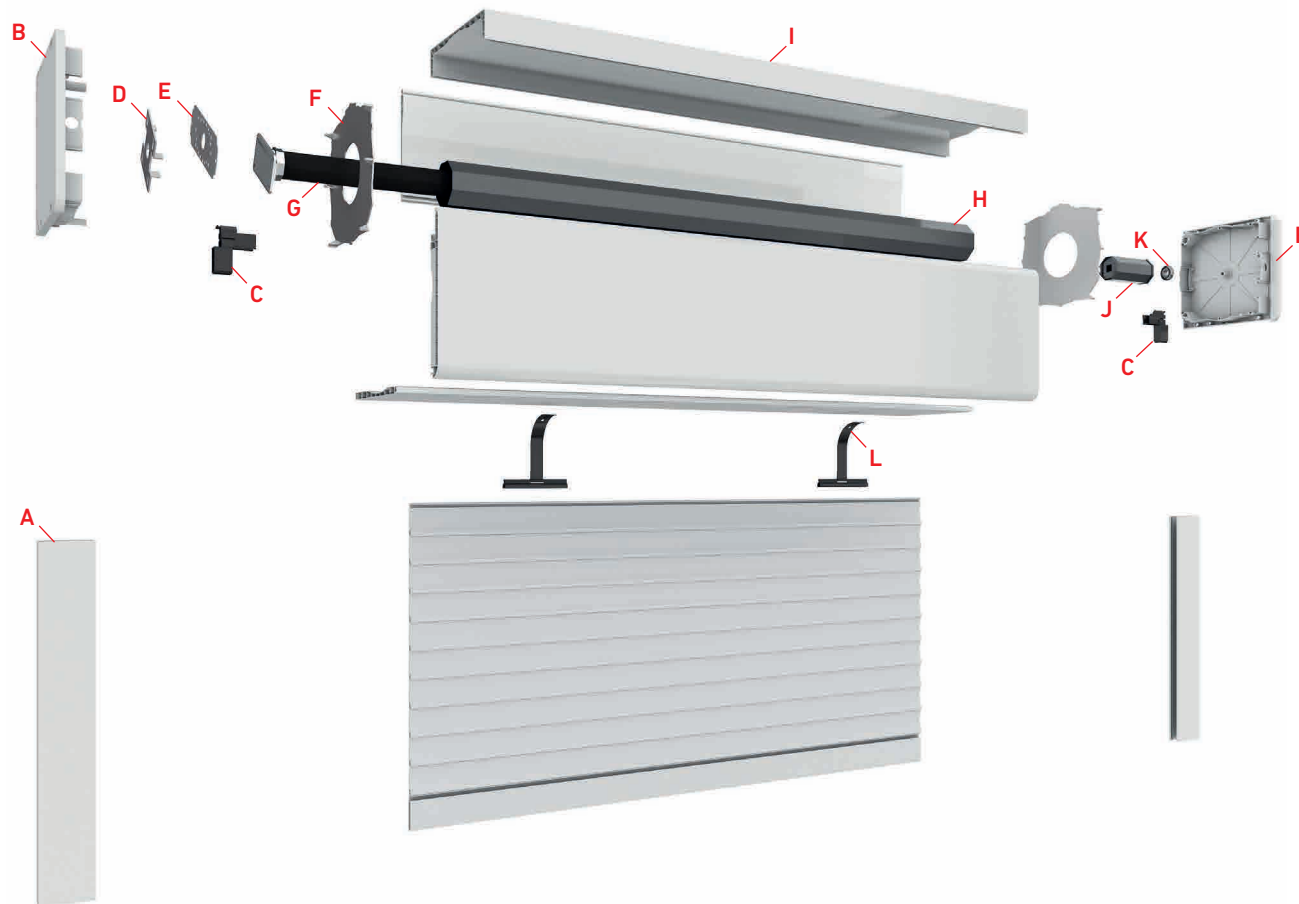

185 mm EURODECOR BOX ASSEMBLY

4 PVC, ABS END CAP AND MOTOR OPERATE

- **A** 60x30 R PVC guide
  041020
- **B** Set of lateral end caps ABS Eurodecor 200
  046031
- **C** Set of guide entries PVC levelness
  046131
- **D** FMI support pintle
  519032
- **E** Clipping plate motor end caps 185-200
  046152
- **F** Clipping plate motor end caps 185-200
  046106
- **G** Roller shutter motor
- **H** Metallic octagonal axle 60x0.8 mm
  507031
- **I** Eurodecor box 4 PVC 200 levelness
  046250
- **J** PVC axle cup with hole axle 60
  507124
- **K** Metallic ball bearing 12 mm
  027001
- **L** Mixed spring lock treated steel G
  027641