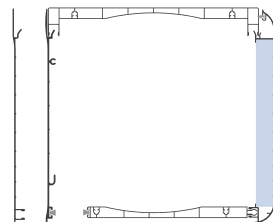

EURODECOR 2 PVC x 2 Al

LEVELNESS	NORMAL	DESCRIPTION
046330	046320	2 PVC x 2 Al 155
046350	046340	2 PVC x 2 Al 185
046370	046360	2 PVC x 2 Al 200