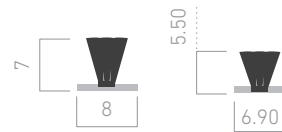

BRUSH

REF.	DESCRIPTION
041054	Brush Ref. 80-700 (normal Euroblock)
026015	Brush Ref. 69-500

RUBBER

REF.	DESCRIPTION
026082	Rubber exterior side box