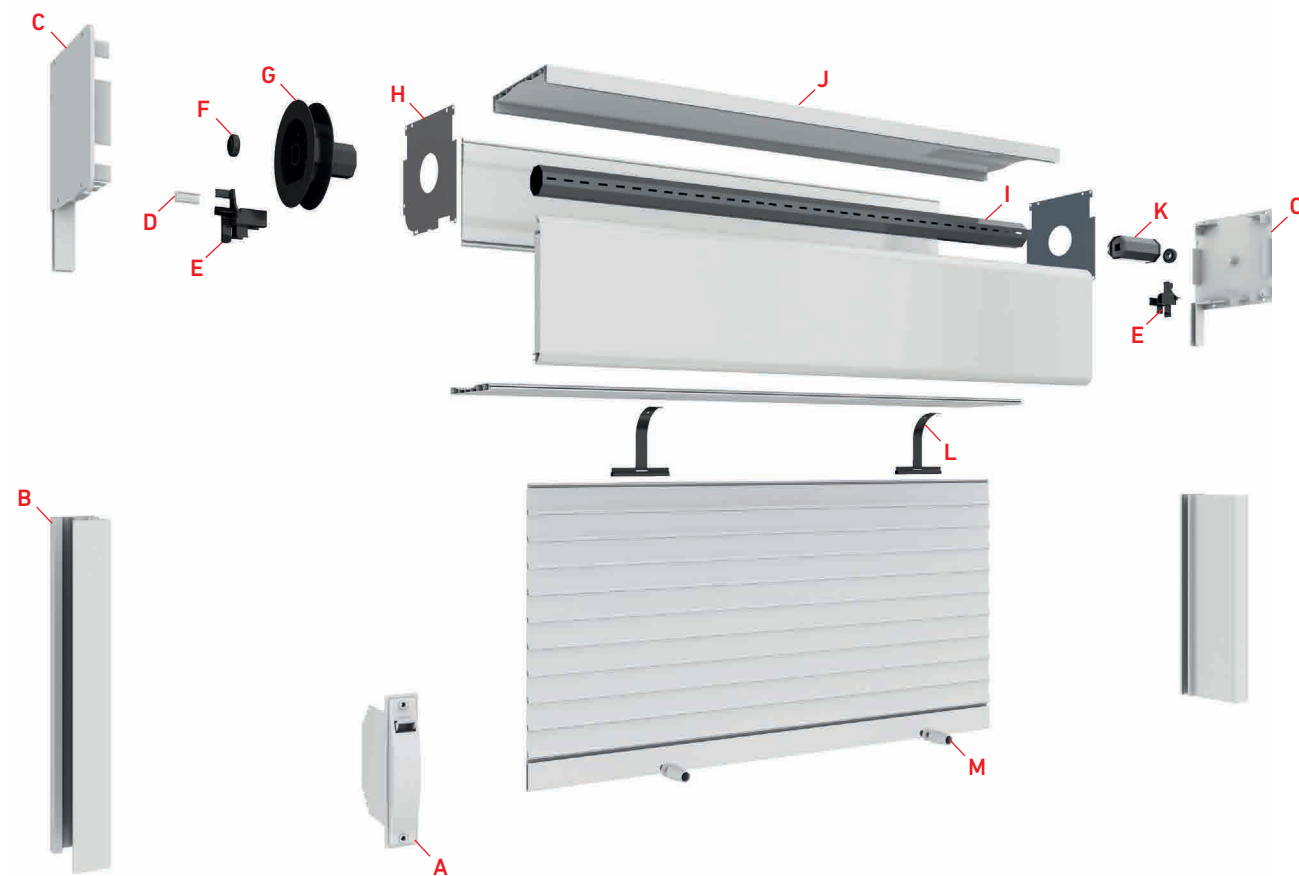

185 mm EURODECOR BOX ASSEMBLY

3 PVC x 1 AL, ALUMINIUM END CAP AND SWIVELING COILER

- **A** Universal coiler C/16
  027463
- **B** HSL-A-120 guide
  027118
- **C** Set of end caps Eurodecor 185 levelness
  044962
- **D** Bottom guide strap PVC box
  041066
- **E** Set of guide entries PVC levelness
  041069
- **F** Nylon ball bearing 12 mm
  027023
- **G** PVC disc 14x42 with hole C/16-18
  027171
- **H** Safety plates for 185 Eurodecor
  027053
- **I** Metallic octagonal axle 42x0.4 mm
  017025
- **J** Eurodecor box 3 PVC x 1 AL levelness
  046290
- **K** PVC axle cup with hole axle 42
  027180
- **L** Mixed spring lock treated steel G
  027461
- **M** Stopper with washer 40 mm
  016022