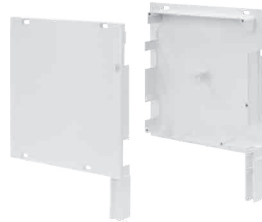

EUROBLOCK ACCESSORIES

SET OF EUROBLOCK LATERAL END CAPS

LEVELNESS	NORMAL	DESCRIPTION
044005	-	Alum. Lat. End Cap 155
044305	-	Alum. Lat. End Cap 170
044006	-	Alum. Lat. End Cap 185
044090	-	Alum. Lat. End Cap 200
-	044343	Alum. Lat. End Cap 225