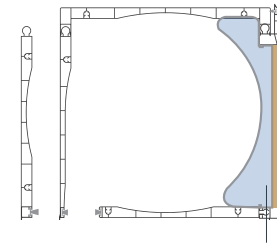

Insulating Grafipol and sound-proofing strip for registry profile boxes 185 and 200 mm.