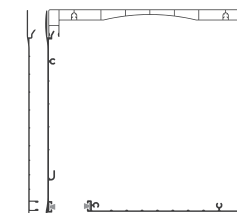

EUROBLOCK 1 PVC x 3 Al

LEVELNESS	NORMAL	DESCRIPTION
044610	044611	1 PVC x 3 Al 155
044680	044681	1 PVC x 3 Al 170
044630	044631	1 PVC x 3 Al 185
044650	044651	1 PVC x 3 Al 200
-	044620	1 PVC x 3 Al 225