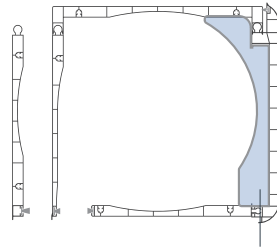

EURODECOR 4 PVC

LEVELNESS	NORMAL	DESCRIPTION
046210	046200	4 PVC 155
046230	046220	4 PVC 185
046250	046240	4 PVC 200

Insulating Grafipol and Passive for registry profile for boxes 155 and 185 mm.