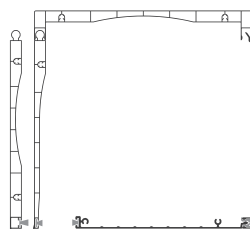

EUROBLOCK 2 PVC x 2 Al

LEVELNESS	NORMAL	DESCRIPTION
044230	044220	2 PVC x 2 Al 155
044235	044225	2 PVC x 2 Al 170
044250	044240	2 PVC x 2 Al 185
044270	044260	2 PVC x 2 Al 200
-	044312	2 PVC x 2 Al 225