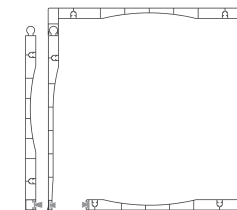

EUROBLOCK 3 PVC x 1 Al

LEVELNESS	NORMAL	DESCRIPTION
044170	044160	3 PVC x 1 Al 155
044175	044165	3 PVC x 1 Al 170
044190	044180	3 PVC x 1 Al 185
044210	044200	3 PVC x 1 Al 200
-	044311	3 PVC x 1 Al 225