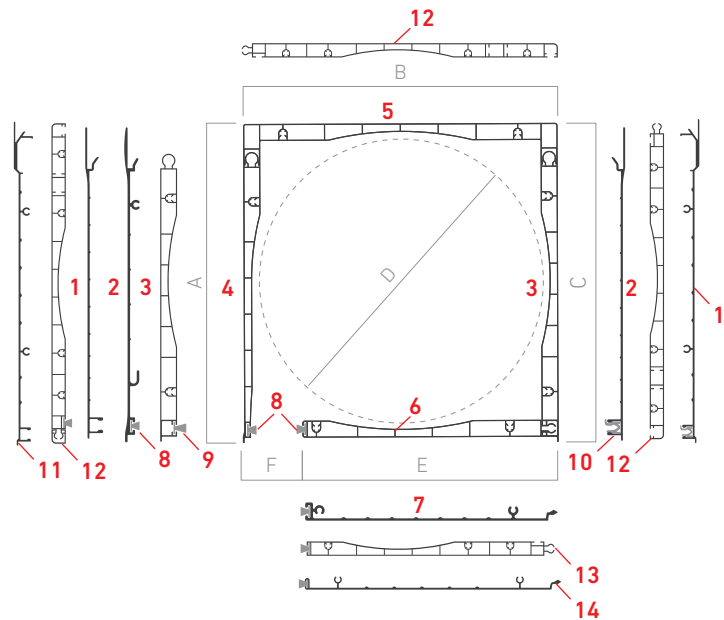

PVC compact system.

Euroblock box levelness assembly, 2 PVC and 2 Aluminium.

BOX DIMENSIONS

| BOX | A | B | C | D | E | F |
|-----|-----|-----|-----|-----|--------|-------|
| 155 | 155 | 155 | 155 | 144 | 121 | 34 |
| 170 | 170 | 170 | 170 | 159 | 138.60 | 34 |
| 185 | 185 | 185 | 185 | 174 | 151 | 34 |
| 200 | 200 | 200 | 200 | 189 | 165.50 | 34.50 |
| 225 | 225 | 225 | 225 | 214 | 176.20 | 4780 |

Sizes are in mm..

COMPONENTS DESCRIPTION

- 1 Aluminium opening/exterior profile
- 2 Aluminium exterior levelness profile
- 3 PVC opening side/exterior profile
- 4 PVC exterior levelness profile
- 5 PVC upper profile
- 6 PVC bottom profile
- 7 Aluminium bottom profile
- 8 Brush ref. 69-550
- 9 Brush ref. 80-700
- 10 Rubber exterior side box
(aluminium bottom profile)