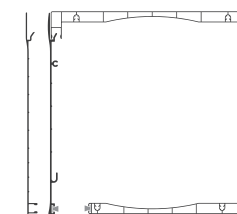

EUROBLOCK 3 PVC x 1 Al

LEVELNESS	NORMAL	DESCRIPTION
044170	044160	3 PVC x 1 Al 155
044175	044165	3 PVC x 1 Al 170
044190	044180	3 PVC x 1 Al 185
044210	044200	3 PVC x 1 Al 200
-	044311	3 PVC x 1 Al 225