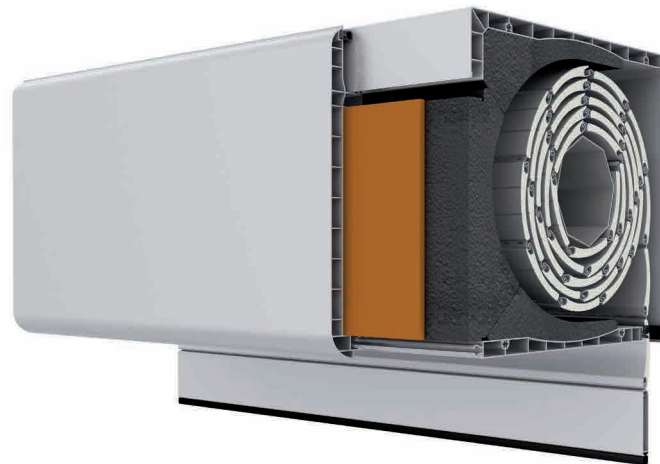

EURODECOR BOX

Improves energy efficiency in any restoration or renovation project.

The excellent thermal and acoustic properties contribute to energy and cost savings.

Special insulating material, available for sizes 155 and 185 mm (keeping the same winding capacity).

New insulating material Grafipol and Passive which favors the decreasing of the acoustic and thermal level inside the stay.

Levelness design in any installation, compatible with aluminium and PVC joinery.

For use with aluminium joinery, the profiles enable finishes in any RAL lacquer, anodised and grained wood, presenting a uniformity of finish between the box, blind and joinery.

PVC compact system.

Assembly Eurodecor box without levelling, 4 PVC profiles with passive insulating.