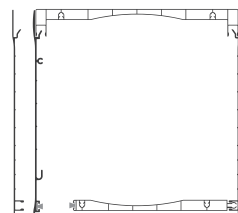

EUROBLOCK 2 PVC x 2 Al

LEVELNESS	NORMAL	DESCRIPTION
044230	044220	2 PVC x 2 Al 155
044235	044225	2 PVC x 2 Al 170
044250	044240	2 PVC x 2 Al 185
044270	044260	2 PVC x 2 Al 200
-	044312	2 PVC x 2 Al 225