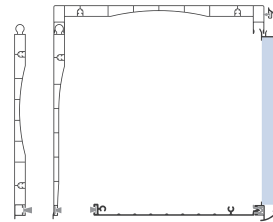

EURODECOR 4 PVC

LEVELNESS	NORMAL	DESCRIPTION
046210	046200	4 PVC 155
046230	046220	4 PVC 185
046250	046240	4 PVC 200

EURODECOR 2 PVC x 2 Al

LEVELNESS	NORMAL	DESCRIPTION
046330	046320	2 PVC x 2 Al 155
046350	046340	2 PVC x 2 Al 185
046370	046360	2 PVC x 2 Al 200

EURODECOR 3 PVC x 1 Al

LEVELNESS	NORMAL	DESCRIPTION
046270	046260	3 PVC x 1 Al 155
046290	046280	3 PVC x 1 Al 185
046310	046300	3 PVC x 1 Al 200

EURODECOR 2 PVC x 2 Al

LEVELNESS	NORMAL	DESCRIPTION
046330	046320	2 PVC x 2 Al 155
046350	046340	2 PVC x 2 Al 185
046370	046360	2 PVC x 2 Al 200

EURODECOR 1 PVC x 3 Al

LEVELNESS	DESCRIPTION
046390	1 PVC x 3 Al 155
046410	1 PVC x 3 Al 185
046430	1 PVC x 3 Al 200